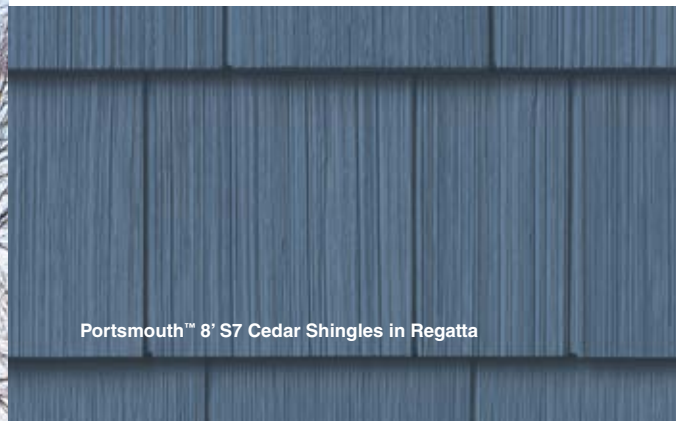

Portsmouth™ D5 Cedar Shingles in Oceanside