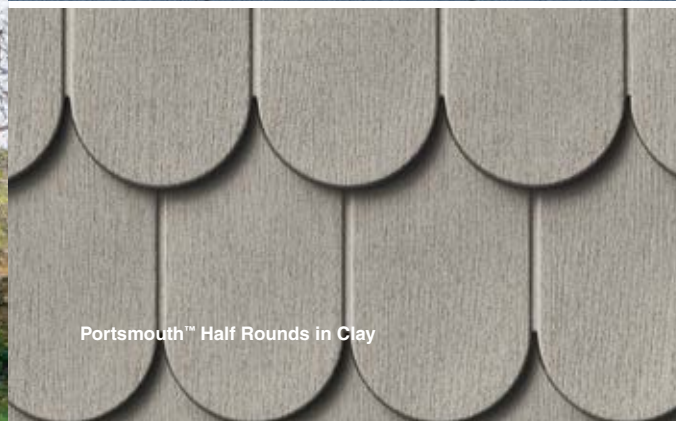

Portsmouth™ Hand-Split Shake in Regatta,
Exterior Portfolio® Vinyl Trim in Rye

Portsmouth™ D7 Cedar Shingles in Lighthouse Red

Portsmouth™ D5 Cedar Shingles in Oceanside

Portsmouth™ 8' S7 Cedar Shingles in Regatta