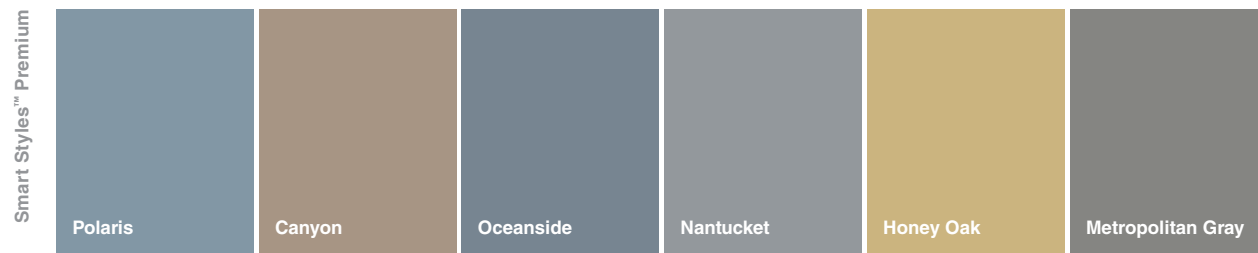

Home is fully expressed when you discover the right color.

When it comes to how your siding presents itself, color is crucial. So we pay a lot of attention to what's trending and what works. Choosing your own colors can be fun, but a bit overwhelming. If you need a nudge, get ideas and tips from our color combining tool at RoyalBuildingProducts.com/ExteriorPortfolioColorCombos.

Mix and match shades to make a statement.

No matter which Portsmouth™ Shake & Shingles Siding colors you ultimately choose, we develop them all to project maximum curb appeal. Orchestrate them into the palette that sings to you, and you'll see amazing results.

Looking to add depth to a lighter featured color? Complement it with a deeper blue or tan in the porch area. Also, play with darker shades in windows and trim to add a flash of personality. If you're using a deeper shade in the main area of your exterior, add a more neutral color in the gables to bring the natural world into the color scheme.

D7 available in all colors.
S7 available in all colors, except Smart Styles™ Woodland colors.
D5 available in Aspen White, Driftwood, Country Beige, Clay, Greystone, Cypress, Oceanside and Canyon.
Half Rounds available in Aspen White, Country Beige and Clay.
Hand-Split: See Exterior Portfolio® Product Directory for color choices.
Peppercorn, Polaris, Nantucket and Metropolitan Gray will be available in the Spring of 2019.
Actual siding color may vary slightly from printed brochure.