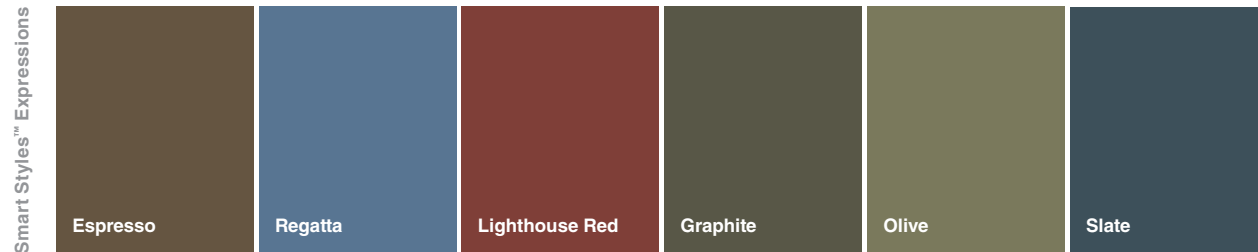

Home is fully expressed when you discover the right color.

When it comes to how your siding presents itself, color is crucial. So we pay a lot of attention to what's trending and what works. Choosing your own colors can be fun, but a bit overwhelming. If you need a nudge, get ideas and tips from our color combining tool at RoyalBuildingProducts.com/ExteriorPortfolioColorCombos.

Mix and match shades to make a statement.

No matter which Portsmouth™ Shake & Shingles Siding colors you ultimately choose, we develop them all to project maximum curb appeal. Orchestrate them into the palette that sings to you, and you'll see amazing results.

Looking to add depth to a lighter featured color? Complement it with a deeper blue or tan in the porch area. Also, play with darker shades in windows and trim to add a flash of personality. If you're using a deeper shade in the main area of your exterior, add a more neutral color in the gables to bring the natural world into the color scheme.

D7 available in all colors.
S7 available in all colors, except Smart Styles™ Woodland colors.
D5 available in Aspen White, Driftwood, Country Beige, Clay, Greystone, Cypress, Oceanside and Canyon.
Half Rounds available in Aspen White, Country Beige and Clay.
Hand-Split: See Exterior Portfolio® Product Directory for color choices.
Peppercorn, Polaris, Nantucket and Metropolitan Gray will be available in the Spring of 2019.
Actual siding color may vary slightly from printed brochure.