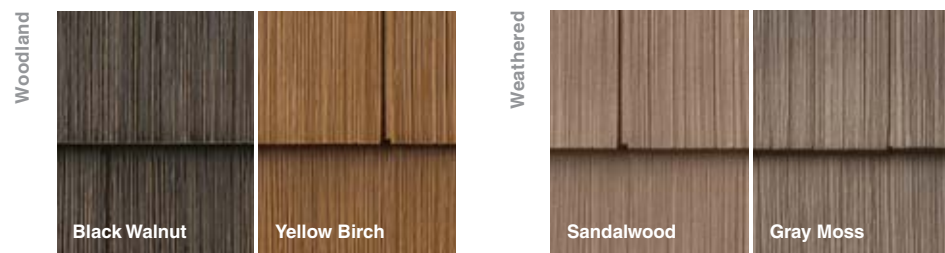

Home is fully expressed when you discover the right color.

When it comes to how your siding presents itself, color is crucial. So we pay a lot of attention to what's trending and what works. Choosing your own colors can be fun, but a bit overwhelming. If you need a nudge, get ideas and tips from our color combining tool at RoyalBuildingProducts.com/ExteriorPortfolioColorCombos.

Mix and match shades to make a statement.

No matter which Portsmouth™ Shake & Shingles Siding colors you ultimately choose, we develop them all to project maximum curb appeal. Orchestrate them into the palette that sings to you, and you'll see amazing results.

Looking to add depth to a lighter featured color? Complement it with a deeper blue or tan in the porch area. Also, play with darker shades in windows and trim to add a flash of personality. If you're using a deeper shade in the main area of your exterior, add a more neutral color in the gables to bring the natural world into the color scheme.

D7 available in all colors.
S7 available in all colors, except Smart Styles™ Woodland colors.
D5 available in Aspen White, Driftwood, Country Beige, Clay, Greystone, Cypress, Oceanside and Canyon.
Half Rounds available in Aspen White, Country Beige and Clay.
Hand-Split: See Exterior Portfolio® Product Directory for color choices.
Peppercorn, Polaris, Nantucket and Metropolitan Gray will be available in the Spring of 2019.
Actual siding color may vary slightly from printed brochure.